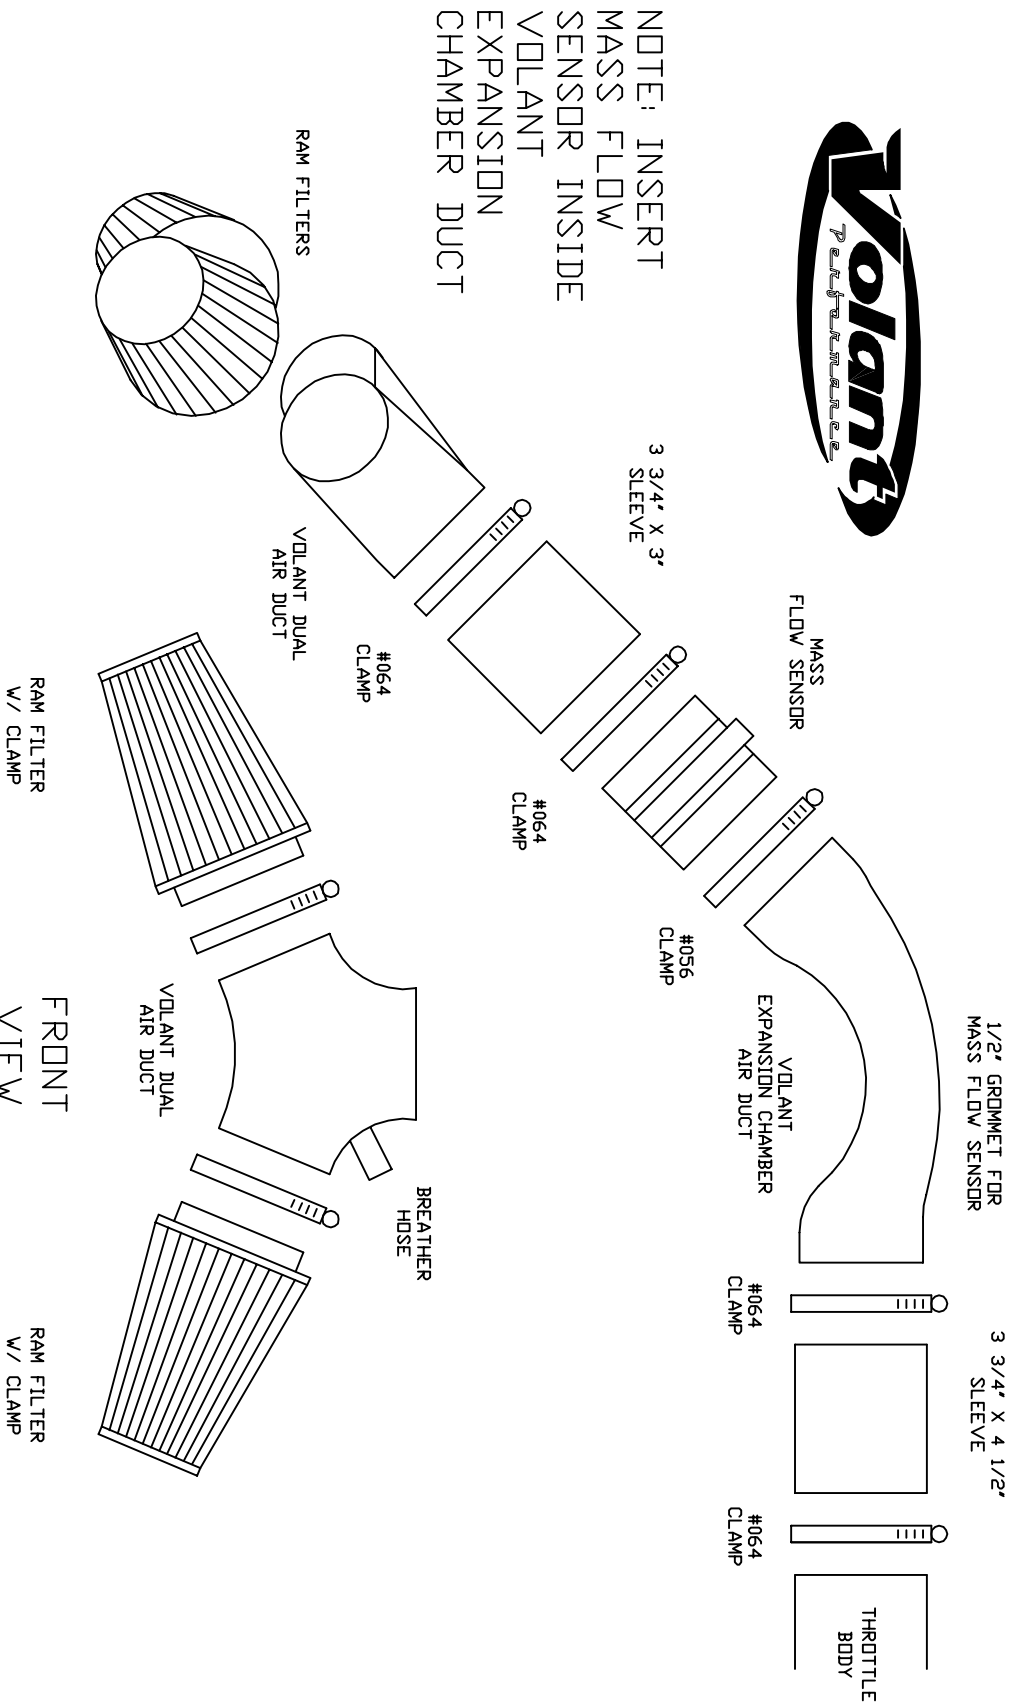

VOLANT COOL AIR INTAKES  
 PART NO: 25957C  
 INSTALLATION INSTRUCTIONS  
 WWW.VOLANT.COM  
 TECH SUPPORT: (909) 481-3888

25957C PARTS LIST

1	VOLANT DUAL AIR DUCT
1	VOLANT EXPANSION CHAMBER AIR DUCT
2	RAM FILTER W/CLAMPS
1	#056 CLAMP
4	#064 CLAMPS
1	3 3/4" X 4 1/2" SLEEVE

NOTE: INSERT  
 MASS FLOW  
 SENSOR INSIDE  
 VOLANT  
 EXPANSION  
 CHAMBER DUCT

FRONT  
 VIEW

RAM FILTER  
 W/ CLAMP